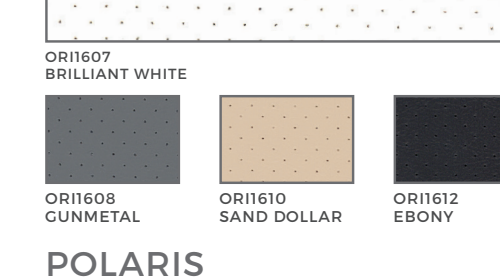

SUTTON

SUTTON

BUCKSKIN WITH ABERDEEN

CARBON FIBER

ORION

ORION

POLARIS